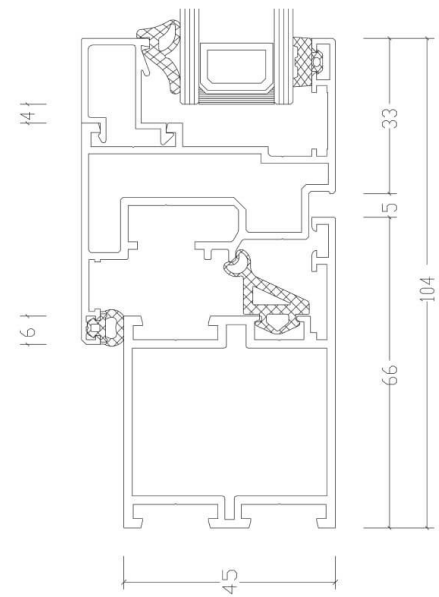

PROFILE DESCRIPTION

- Glazing: With double glazing, you can choose between a U_g value of 1.1 or 1.0
- Glass seal: The glass seal provides optimum protection against water ingress
- Sash design: The sash has a modern, flush design
- Glass strip: Ensures the required contact pressure between seals and glass
- Sealing levels: The two sealing levels ensure good thermal and sound insulation

Technical Data	MB-45
Frame depth (door / window)	45 mm
Sash depth (door / window)	54 mm
Glazing (fixed glazing frame and open window)	2 - 25 mm / 2 - 34 mm
Visible profile width	
Frame min. (door / window)	66.5 mm / 43.5 mm
Sash min. (door / window)	72 mm / 27.5 mm
Dimensions and weight of construction	
Turn and tilt window max. (H×W)	H up to 2400 mm (1850 mm) W up to 1250 mm (1600 mm)
Doors max. (H×W)	H up to 2400 mm (2200 mm) W up to 1250 mm (1400 mm)
Max. weight of sash (door / window)	120 kg / 130 kg

Please note:

The classes given here are minimum classes. For higher requirements please consult us.

MB-45: FRAME WITH SASH